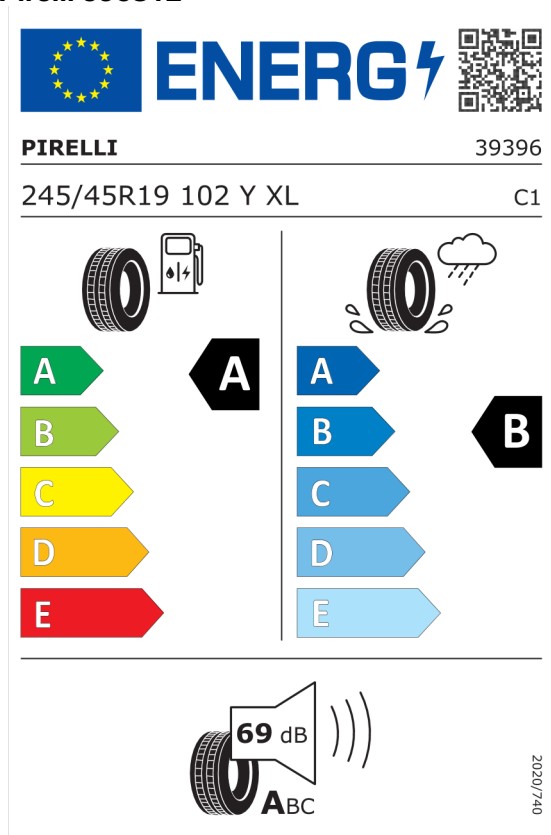

Číslo kalkulácie.
Dátum
Platnosť do

Ponuka
11408
22.02.2024
07.03.2024

EU Energetický štítok pre kolesá

Michelin 796599

<https://eprel.ec.europa.eu/qr/796599>

Pirelli 596812

<https://eprel.ec.europa.eu/qr/596812>

Číslo kalkulácie.
Dátum
Platnosť do

Ponuka
11408
22.02.2024
07.03.2024

Hankook 626794

The ENERGY label for Hankook 626794 features the European Union flag and the word 'ENERGY' with a lightning bolt icon. A QR code is located to the right. Below the header, the brand 'Hankook' and the number '1026883' are listed. The tire specification '245/45R19 102 Y XL' and the category 'C1' are shown. The label is divided into two columns: the left column shows a fuel pump icon and a tire, with a large black arrow pointing to 'A' on a scale from A (green) to E (red); the right column shows a tire with a rain cloud and water spray, with a large black arrow pointing to 'B' on a scale from A (blue) to E (light blue). At the bottom, a speaker icon indicates a noise level of 69 dB, with a scale from A (black) to C (white). The text '2020/740' is printed vertically on the right side.

<https://eprel.ec.europa.eu/qr/626794>

Continental 658921

The ENERGY label for Continental 658921 features the European Union flag and the word 'ENERGY' with a lightning bolt icon. A QR code is located to the right. Below the header, the brand 'Continental' and the number '0311780' are listed. The tire specification '245/45 R 19 102 Y XL' and the category 'C1' are shown. The label is divided into two columns: the left column shows a fuel pump icon and a tire, with a large black arrow pointing to 'A' on a scale from A (green) to E (red); the right column shows a tire with a rain cloud and water spray, with a large black arrow pointing to 'B' on a scale from A (blue) to E (light blue). At the bottom, a speaker icon indicates a noise level of 69 dB, with a scale from A (black) to C (white). The text '2020/740' is printed vertically on the right side.