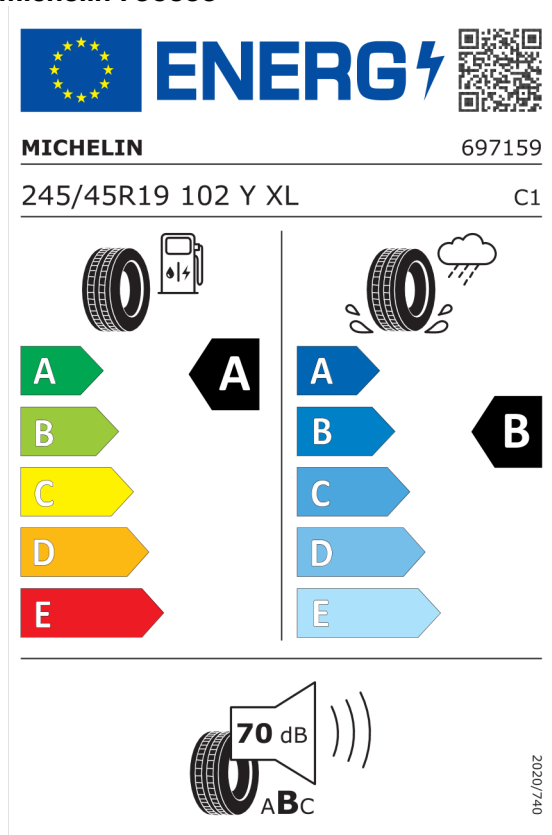

Číslo kalkulácie.
Dátum
Platnosť do

Ponuka
11408
22.02.2024
07.03.2024

EU Energetický štítok pre kolesá

Michelin 796599

<https://eprel.ec.europa.eu/qr/796599>