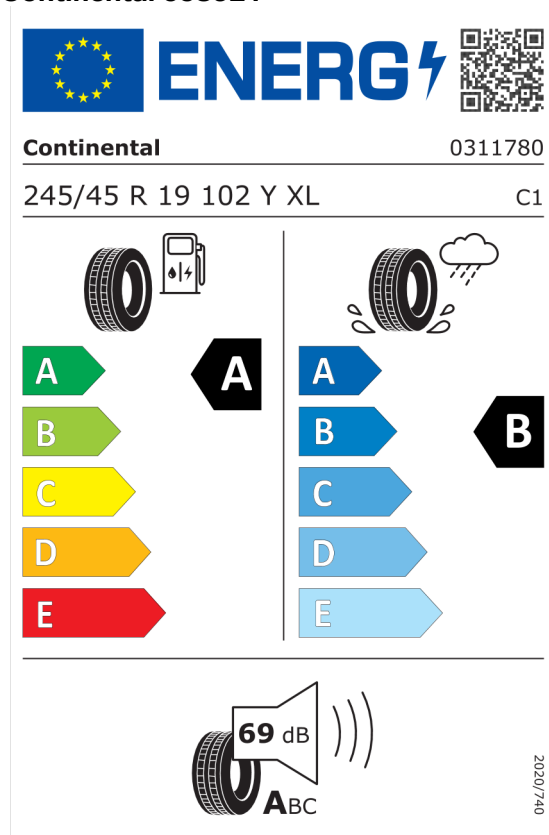

Continental 658921

<https://eprel.ec.europa.eu/qr/658921>