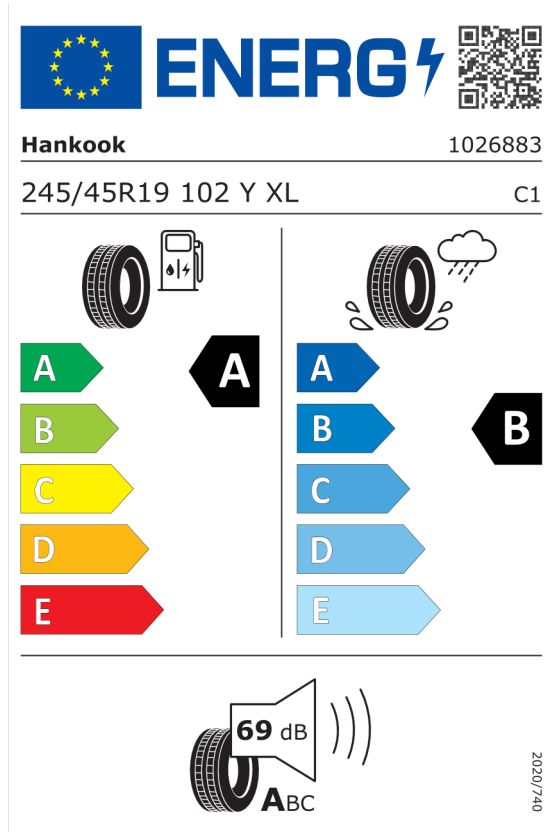

**Ponuka**  
12010  
12.04.2024  
26.04.2024

## EU Energetický štítok pre kolesá

### Hankook 626794

<https://eprel.ec.europa.eu/qr/626794>

Číslo kalkulácie.  
Dátum  
Platnosť do

**Ponuka**  
12010  
12.04.2024  
26.04.2024

**Pirelli 596812**

The image shows the ENERGY label for Pirelli 596812. It features the European Union flag and the word "ENERGY" with a lightning bolt icon. A QR code is located to the right. Below the logo, the brand name "PIRELLI" and the number "39396" are displayed. The tire specification "245/45R19 102 Y XL" and the class "C1" are listed. The label is divided into two columns: the left column shows fuel consumption efficiency with a scale from A (green) to E (red), and the right column shows wet grip efficiency with a scale from A (dark blue) to B (black). A central black arrow points to 'A' in the fuel column and 'B' in the wet grip column. At the bottom, a noise level of 69 dB is shown with a speaker icon and the label "ABC". A vertical text "2020/740" is on the right side.