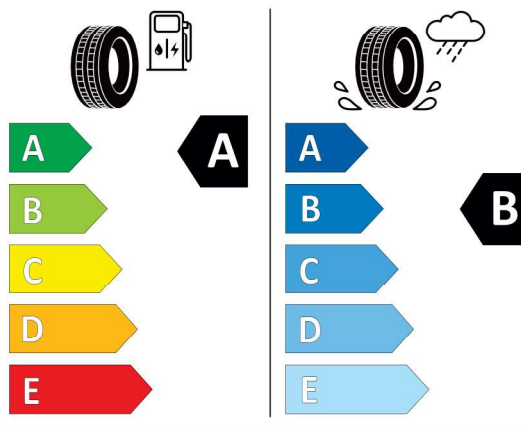

Bridgestone 381385

BRIDGESTONE 10742

225/40 R18 92 Y XL C1

2020/740

<https://eprel.ec.europa.eu/qr/381385>