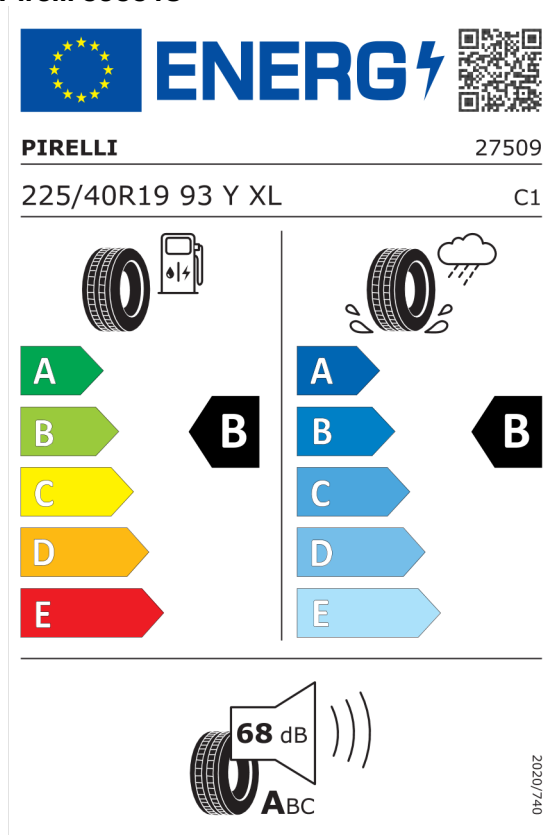

EU Energetický štítok pre kolesá

Pirelli 595518

<https://eprel.ec.europa.eu/qr/595518>

Goodyear 529638

<https://eprel.ec.europa.eu/qr/529638>

Ponuka
Číslo kalkulácie. 11545
Dátum 05.03.2024
Platnosť do 19.03.2024

Bridgestone 381411

The label features the European Union flag and the word "ENERGY" with a lightning bolt icon. A QR code is located to the right. Below the header, the brand name "BRIDGESTONE" and the number "9828" are displayed. The tire specification "225/40 R19 93 Y XL" and the class "C1" are listed. The label is divided into two columns: the left column shows a fuel pump icon and a tire, with a scale of energy efficiency from A (green) to E (red), where the tire is rated B; the right column shows a tire with a rain cloud and water spray, with a scale of wet grip from A (dark blue) to E (light blue), where the tire is rated B. At the bottom, a speaker icon indicates a noise level of 70 dB, with a scale from A to C, where the tire is rated B. The text "2020/740" is printed vertically on the right side.

<https://eprel.ec.europa.eu/qr/381411>

Goodyear 529635

The label features the European Union flag and the word "ENERGY" with a lightning bolt icon. A QR code is located to the right. Below the header, the brand name "GOODYEAR" and the number "540537" are displayed. The tire specification "255/35R19 96 Y XL" and the class "C1" are listed. The label is divided into two columns: the left column shows a fuel pump icon and a tire, with a scale of energy efficiency from A (green) to E (red), where the tire is rated B; the right column shows a tire with a rain cloud and water spray, with a scale of wet grip from A (dark blue) to E (light blue), where the tire is rated B. At the bottom, a speaker icon indicates a noise level of 69 dB, with a scale from A to C, where the tire is rated B. The text "2020/740" is printed vertically on the right side.