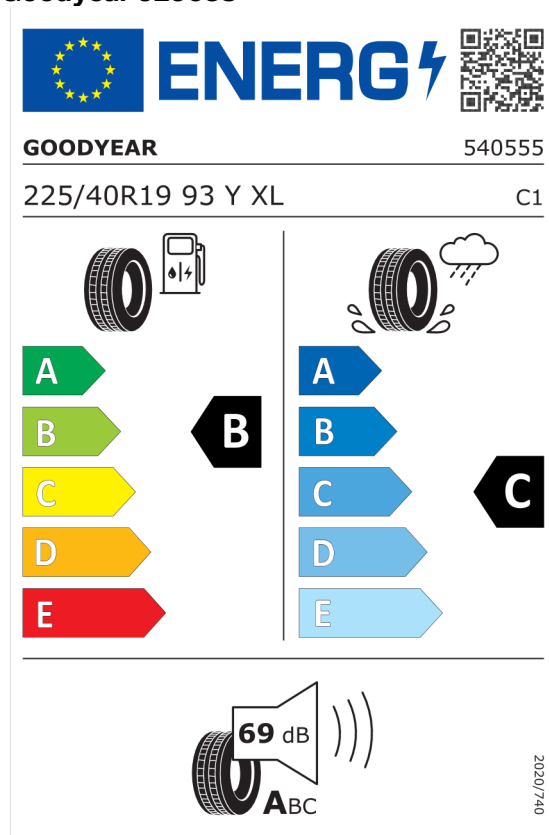

EU Energetický štítok pre kolesá

Pirelli 595518

<https://eprel.ec.europa.eu/qr/595518>

Goodyear 529638

<https://eprel.ec.europa.eu/qr/529638>

Ponuka
Číslo kalkulácie. 11545
Dátum 05.03.2024
Platnosť do 19.03.2024

Bridgestone 381411

The label features the European Union flag and the word "ENERGY" with a lightning bolt icon. A QR code is located to the right. Below the header, the brand name "BRIDGESTONE" and the number "9828" are displayed. The tire specification "225/40 R19 93 Y XL" and the class "C1" are listed. The label is divided into two columns: the left column shows a fuel pump icon and a tire, with a scale of energy efficiency from A (green) to E (red), where the tire is rated B; the right column shows a tire with a rain cloud and water spray, with a scale of wet grip from A (dark blue) to E (light blue), where the tire is rated B. At the bottom, a speaker icon indicates a noise level of 70 dB, with a scale from A to C, where the tire is rated B. The text "2020/740" is printed vertically on the right side.

<https://eprel.ec.europa.eu/qr/381411>

Goodyear 529635

The label features the European Union flag and the word "ENERGY" with a lightning bolt icon. A QR code is located to the right. Below the header, the brand name "GOODYEAR" and the number "540537" are displayed. The tire specification "255/35R19 96 Y XL" and the class "C1" are listed. The label is divided into two columns: the left column shows a fuel pump icon and a tire, with a scale of energy efficiency from A (green) to E (red), where the tire is rated B; the right column shows a tire with a rain cloud and water spray, with a scale of wet grip from A (dark blue) to E (light blue), where the tire is rated B. At the bottom, a speaker icon indicates a noise level of 69 dB, with a scale from A to C, where the tire is rated B. The text "2020/740" is printed vertically on the right side.