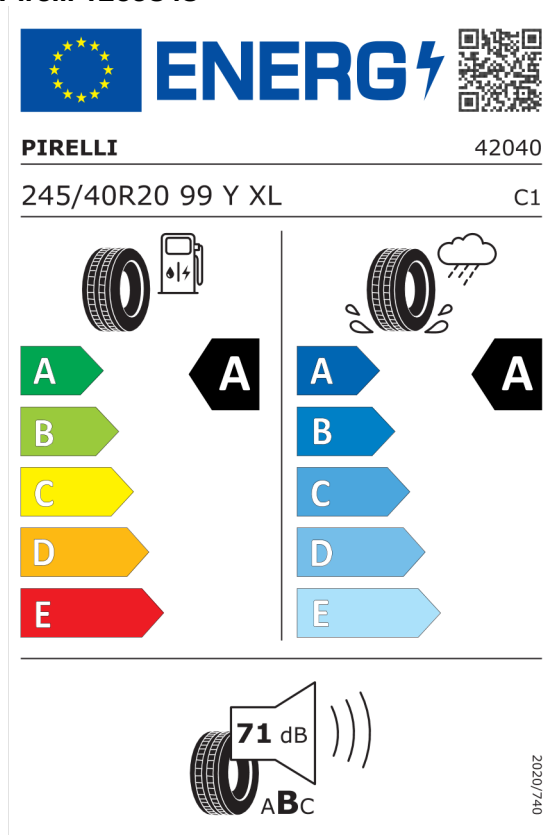

Číslo kalkulácie.
Dátum
Platnosť do

Ponuka
11641
12.03.2024
26.03.2024

EU Energetický štítok pre kolesá

Pirelli 1269848

<https://eprel.ec.europa.eu/qr/1269848>