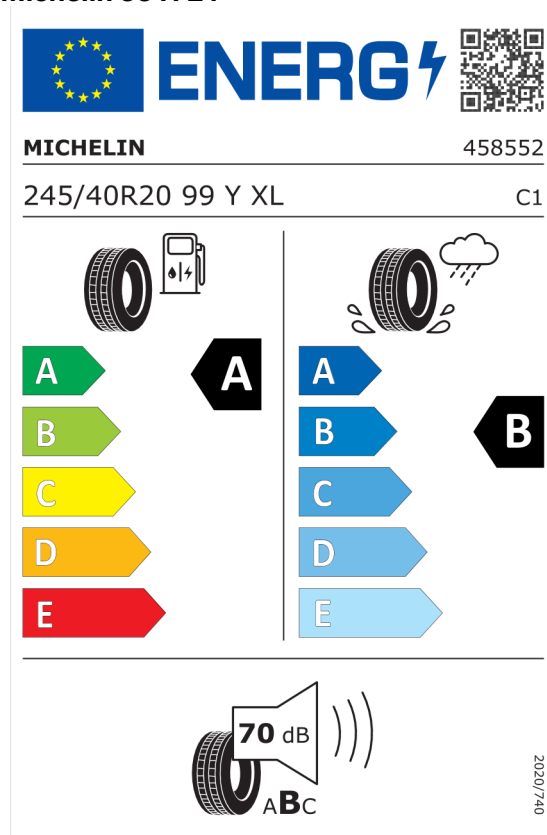

Michelin 991721

<https://eprel.ec.europa.eu/qr/991721>