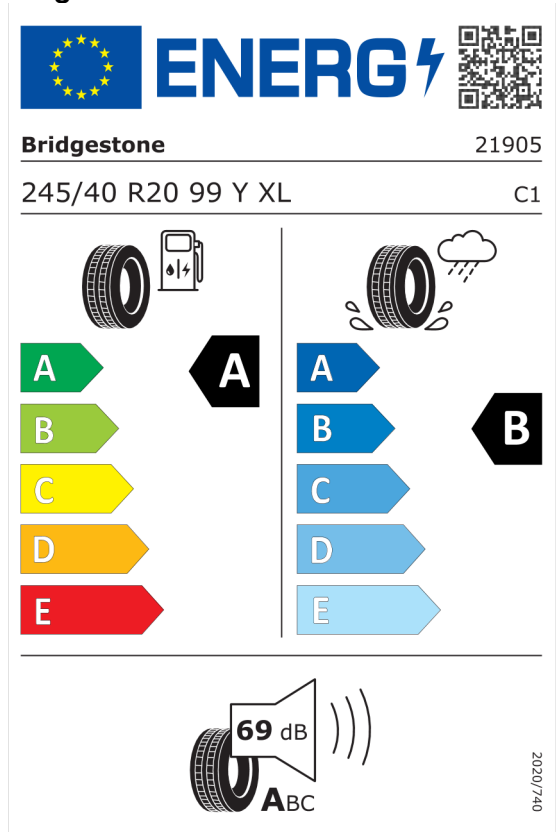

Číslo kalkulácie.
Dátum
Platnosť do

Ponuka
12164
26.04.2024
10.05.2024

EU Energetický štítok pre kolesá

Michelin 991721

<https://eprel.ec.europa.eu/qr/991721>

Bridgestone 502232

<https://eprel.ec.europa.eu/qr/502232>

Pirelli 596814

The label features the European Union flag and the word "ENERGY" with a lightning bolt icon. A QR code is located to the right. Below the logo, the brand name "PIRELLI" and the number "39398" are displayed. The tire specifications "275/35R20 102 Y XL" and the class "C1" are listed. The label is divided into two columns: the left column shows a fuel pump icon and a tire, with a large black arrow pointing to the letter "A" on a scale from A (green) to E (red); the right column shows a tire on a wet surface with rain, with a large black arrow pointing to the letter "B" on a scale from A (blue) to E (light blue). At the bottom, a speaker icon indicates a noise level of 72 dB, with a scale from A to C. The date "2020/740" is printed vertically on the right side.