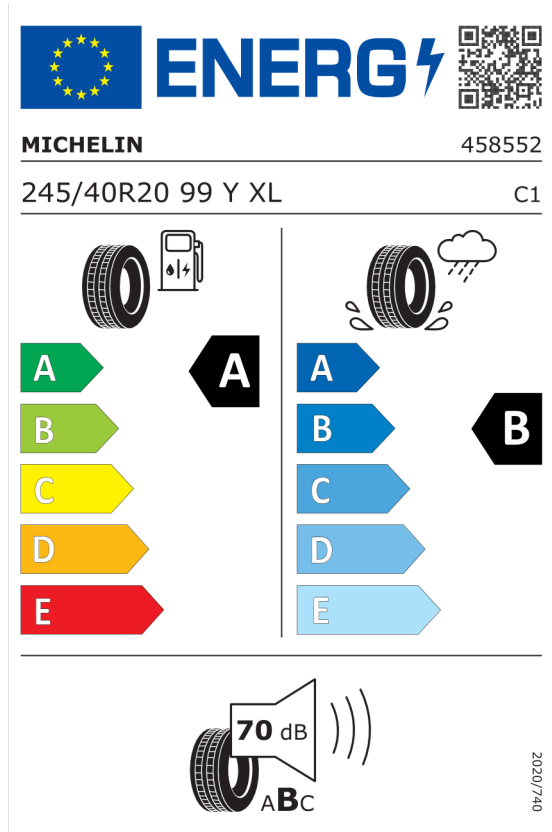

<https://eprel.ec.europa.eu/qr/991721>

Bridgestone 502232

<https://eprel.ec.europa.eu/qr/502232>

Číslo kalkulácie.
Dátum
Platnosť do

Ponuka
12169
26.04.2024
10.05.2024

Pirelli 1269848

The label features the European Union flag and the word "ENERGY" with a lightning bolt icon. A QR code is located to the right. Below the logo, the brand name "PIRELLI" and the number "42040" are displayed. The tire specification "245/40R20 99 Y XL" and the class "C1" are listed. The label is divided into two columns: the left column shows fuel efficiency with a tire and a gas pump icon, and the right column shows wet grip with a tire, a cloud, and rain. Both columns have a scale from A (green) to E (red), with a black arrow pointing to 'A' in both. At the bottom, a noise icon shows a tire and a speaker with "71 dB" and "ABC" below it. A vertical code "2020/740" is on the right side.

<https://eprel.ec.europa.eu/qr/1269848>

Continental 659110

The label features the European Union flag and the word "ENERGY" with a lightning bolt icon. A QR code is located to the right. Below the logo, the brand name "Continental" and the number "0311789" are displayed. The tire specification "245/40 R 20 99 Y XL" and the class "C1" are listed. The label is divided into two columns: the left column shows fuel efficiency with a tire and a gas pump icon, and the right column shows wet grip with a tire, a cloud, and rain. Both columns have a scale from A (green) to E (red), with a black arrow pointing to 'A' in the left column and 'B' in the right column. At the bottom, a noise icon shows a tire and a speaker with "69 dB" and "ABC" below it. A vertical code "2020/740" is on the right side.