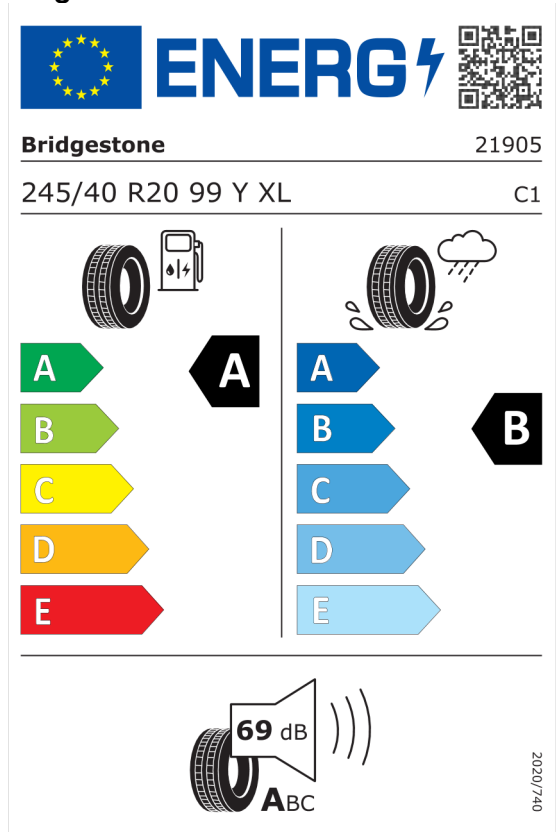

Cena celkom vrátane DPH	EUR	82.679,00
DPH	EUR	13.779,83
Cena celkom bez DPH	EUR	68.899,17

Číslo kalkulácie.
Dátum
Platnosť do

Ponuka
12169
26.04.2024
10.05.2024

EU Energetický štítok pre kolesá

Michelin 991721

<https://eprel.ec.europa.eu/qr/991721>

Bridgestone 502232

<https://eprel.ec.europa.eu/qr/502232>

Číslo kalkulácie.
Dátum
Platnosť do

Ponuka
12169
26.04.2024
10.05.2024

Pirelli 1269848

The label features the European Union flag and the word "ENERGY" with a lightning bolt icon. A QR code is located to the right. Below the logo, the brand name "PIRELLI" and the number "42040" are displayed. The tire specification "245/40R20 99 Y XL" and the class "C1" are listed. The label is divided into two columns: the left column shows fuel efficiency with a tire and a gas pump icon, and the right column shows wet grip with a tire, a cloud, and rain. Both columns have a scale from A (green) to E (red), with a black arrow pointing to 'A' in both. At the bottom, a noise icon shows a tire and a speaker with "71 dB" and "ABC" below it. A vertical code "2020/740" is on the right side.

<https://eprel.ec.europa.eu/qr/1269848>

Continental 659110

The label features the European Union flag and the word "ENERGY" with a lightning bolt icon. A QR code is located to the right. Below the logo, the brand name "Continental" and the number "0311789" are displayed. The tire specification "245/40 R 20 99 Y XL" and the class "C1" are listed. The label is divided into two columns: the left column shows fuel efficiency with a tire and a gas pump icon, and the right column shows wet grip with a tire, a cloud, and rain. Both columns have a scale from A (green) to E (red), with a black arrow pointing to 'A' in the left column and 'B' in the right column. At the bottom, a noise icon shows a tire and a speaker with "69 dB" and "ABC" below it. A vertical code "2020/740" is on the right side.