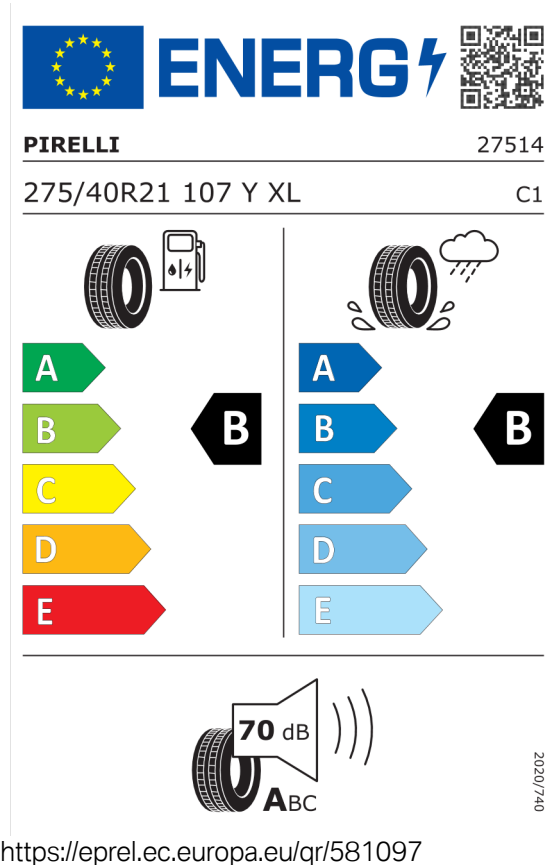

EU Energetický štítok pre kolesá

Continental 482799

Pirelli 581097

Číslo kalkulácie.
Dátum
Platnosť do

Ponuka
11640
12.03.2024
26.03.2024

Hankook 466540

The ENERGY label for Hankook 466540 features the European Union flag and the ENERGY logo with a lightning bolt. A QR code is located to the right. Below the logo, the brand name 'Hankook' and the number '1023815' are displayed. The tire specifications '275/40R21 107 Y XL' and the class 'C1' are listed. The label is divided into two columns: the left column shows a fuel pump icon and a tire, with a vertical scale of energy efficiency from A (green) to E (red), where 'B' is highlighted in a black box; the right column shows a tire with a rain cloud and water spray icon, with a vertical scale from A (dark blue) to E (light blue), where 'B' is highlighted in a black box. At the bottom, a noise icon shows a tire and a speaker with '70 dB' and 'ABC' indicated. A vertical reference number '2020/740' is on the right side.

<https://eprel.ec.europa.eu/qr/466540>

Pirelli 581064

The ENERGY label for Pirelli 581064 features the European Union flag and the ENERGY logo with a lightning bolt. A QR code is located to the right. Below the logo, the brand name 'PIRELLI' and the number '27513' are displayed. The tire specifications '315/35R21 111 Y XL' and the class 'C1' are listed. The label is divided into two columns: the left column shows a fuel pump icon and a tire, with a vertical scale of energy efficiency from A (green) to E (red), where 'B' is highlighted in a black box; the right column shows a tire with a rain cloud and water spray icon, with a vertical scale from A (dark blue) to E (light blue), where 'B' is highlighted in a black box. At the bottom, a noise icon shows a tire and a speaker with '69 dB' and 'ABC' indicated. A vertical reference number '2020/740' is on the right side.