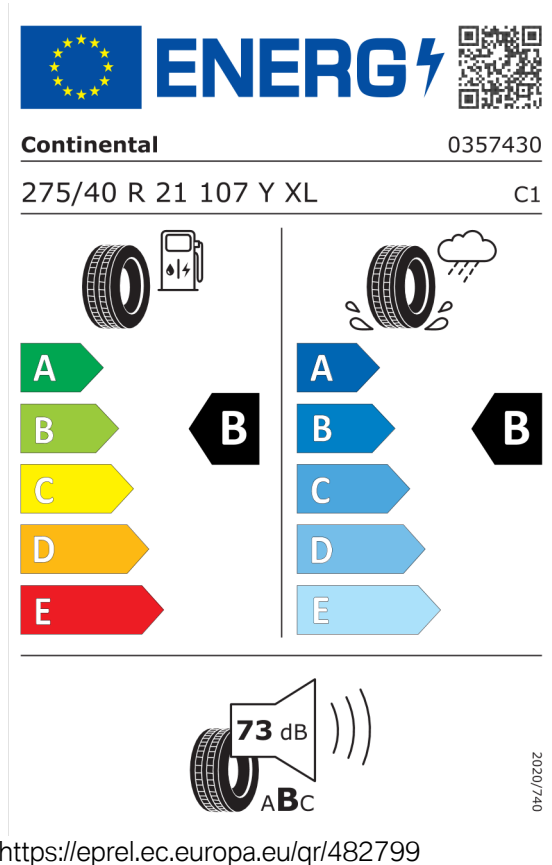

EU Energetický štítok pre kolesá

Continental 482799

Pirelli 581097

Číslo kalkulácie.
Dátum
Platnosť do

Ponuka
11640
12.03.2024
26.03.2024

Hankook 466540

The ENERGY label for Hankook 466540 features the European Union flag and the ENERGY logo with a lightning bolt. A QR code is located to the right. Below the logo, the brand name 'Hankook' and the number '1023815' are displayed. The tire specifications '275/40R21 107 Y XL' and the class 'C1' are listed. The label is divided into two columns: the left column shows a fuel pump icon and a tire, with a vertical scale of energy efficiency from A (green) to E (red), where 'B' is highlighted in a black box; the right column shows a tire with a rain cloud and water spray icon, with a vertical scale from A (dark blue) to E (light blue), where 'B' is highlighted in a black box. At the bottom, a noise icon shows a tire and a speaker with '70 dB' and 'ABC' indicated. A vertical reference number '2020/740' is on the right side.

<https://eprel.ec.europa.eu/qr/466540>

Pirelli 581064

The ENERGY label for Pirelli 581064 features the European Union flag and the ENERGY logo with a lightning bolt. A QR code is located to the right. Below the logo, the brand name 'PIRELLI' and the number '27513' are displayed. The tire specifications '315/35R21 111 Y XL' and the class 'C1' are listed. The label is divided into two columns: the left column shows a fuel pump icon and a tire, with a vertical scale of energy efficiency from A (green) to E (red), where 'B' is highlighted in a black box; the right column shows a tire with a rain cloud and water spray icon, with a vertical scale from A (dark blue) to E (light blue), where 'B' is highlighted in a black box. At the bottom, a noise icon shows a tire and a speaker with '69 dB' and 'ABC' indicated. A vertical reference number '2020/740' is on the right side.